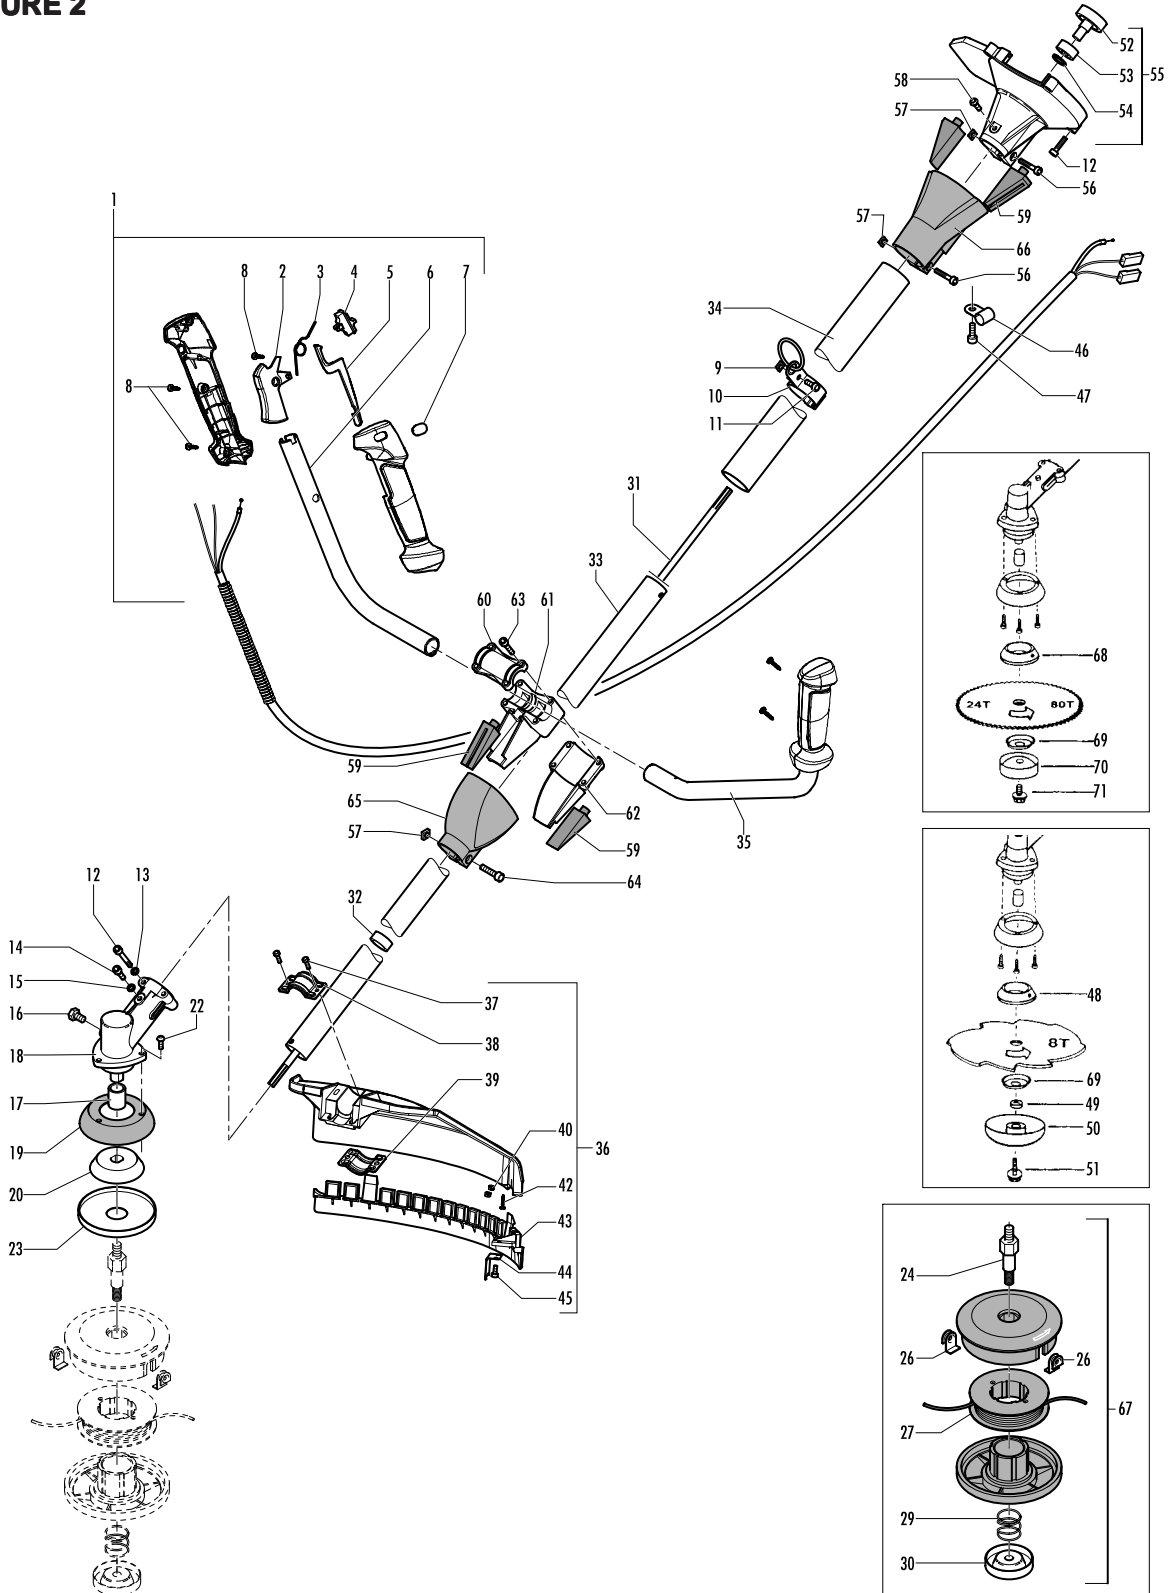

brand	PARTNER

date	MAR/03	SHEET 3/4

Model	Prefix
B 472X	01

Product number
953900399

FIGURE 2